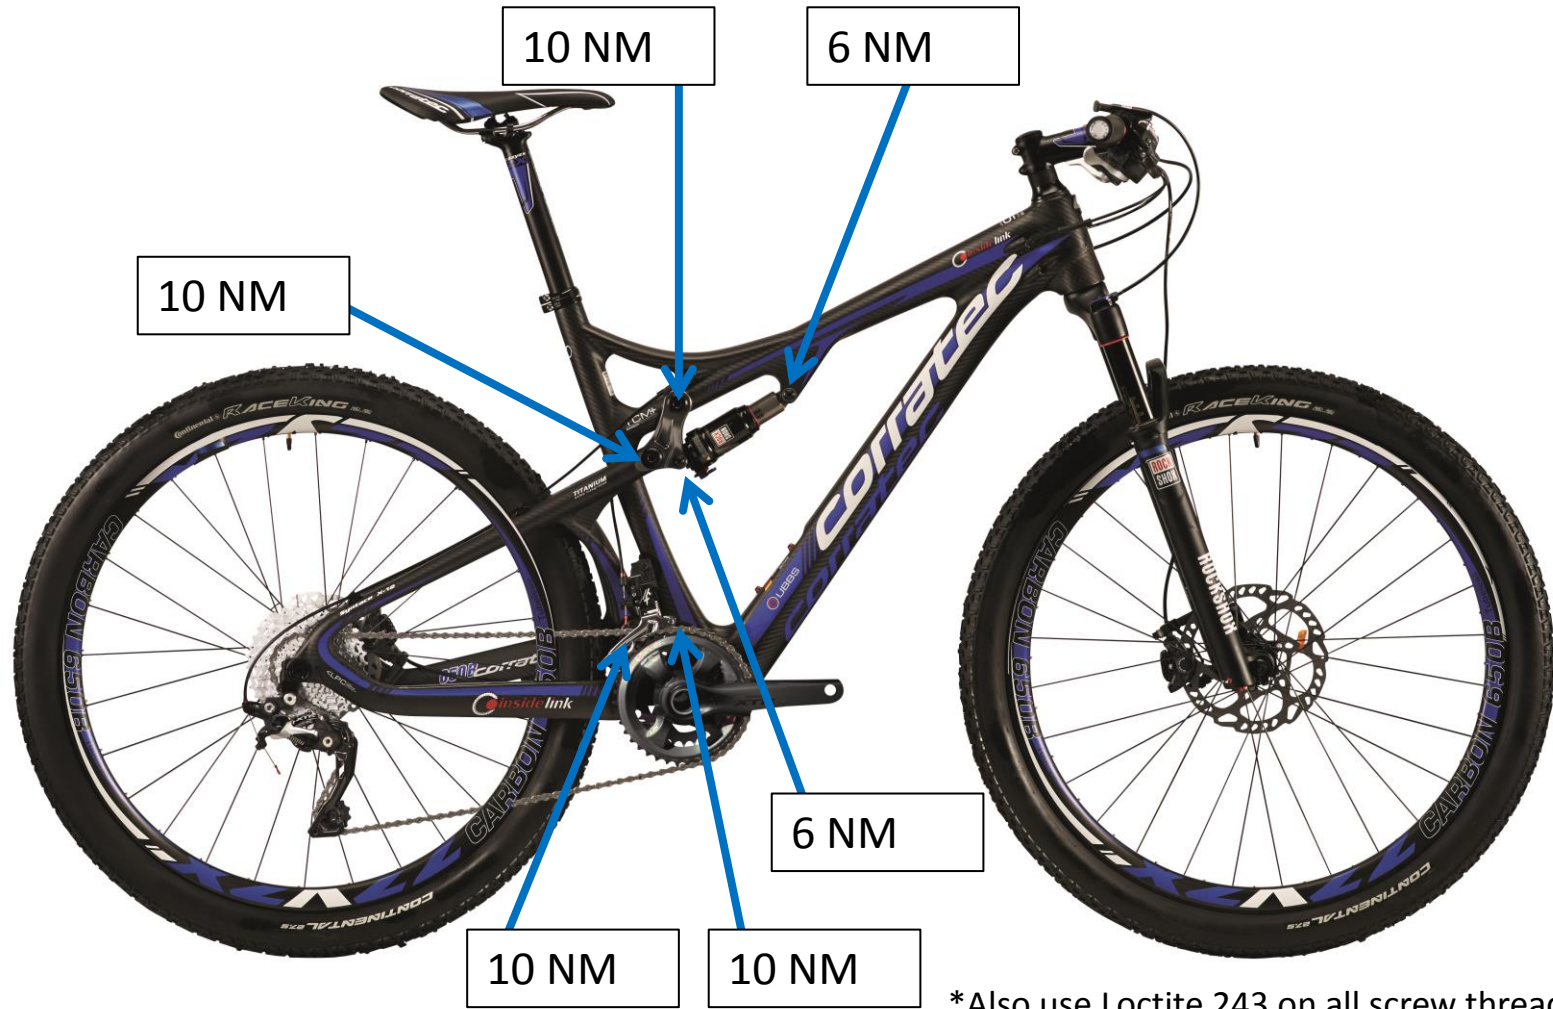

Corratec torque settings.
E Power TwoCircle, all models.

Corratec torque settings.
Inside Link 65 Alloy, all models.

Corratec torque settings.
Inside Link 65 Carbon, all models.

Corratec torque settings.
Opiate, all models.

Corratec torque settings.
TwoCircle 650b, all models.