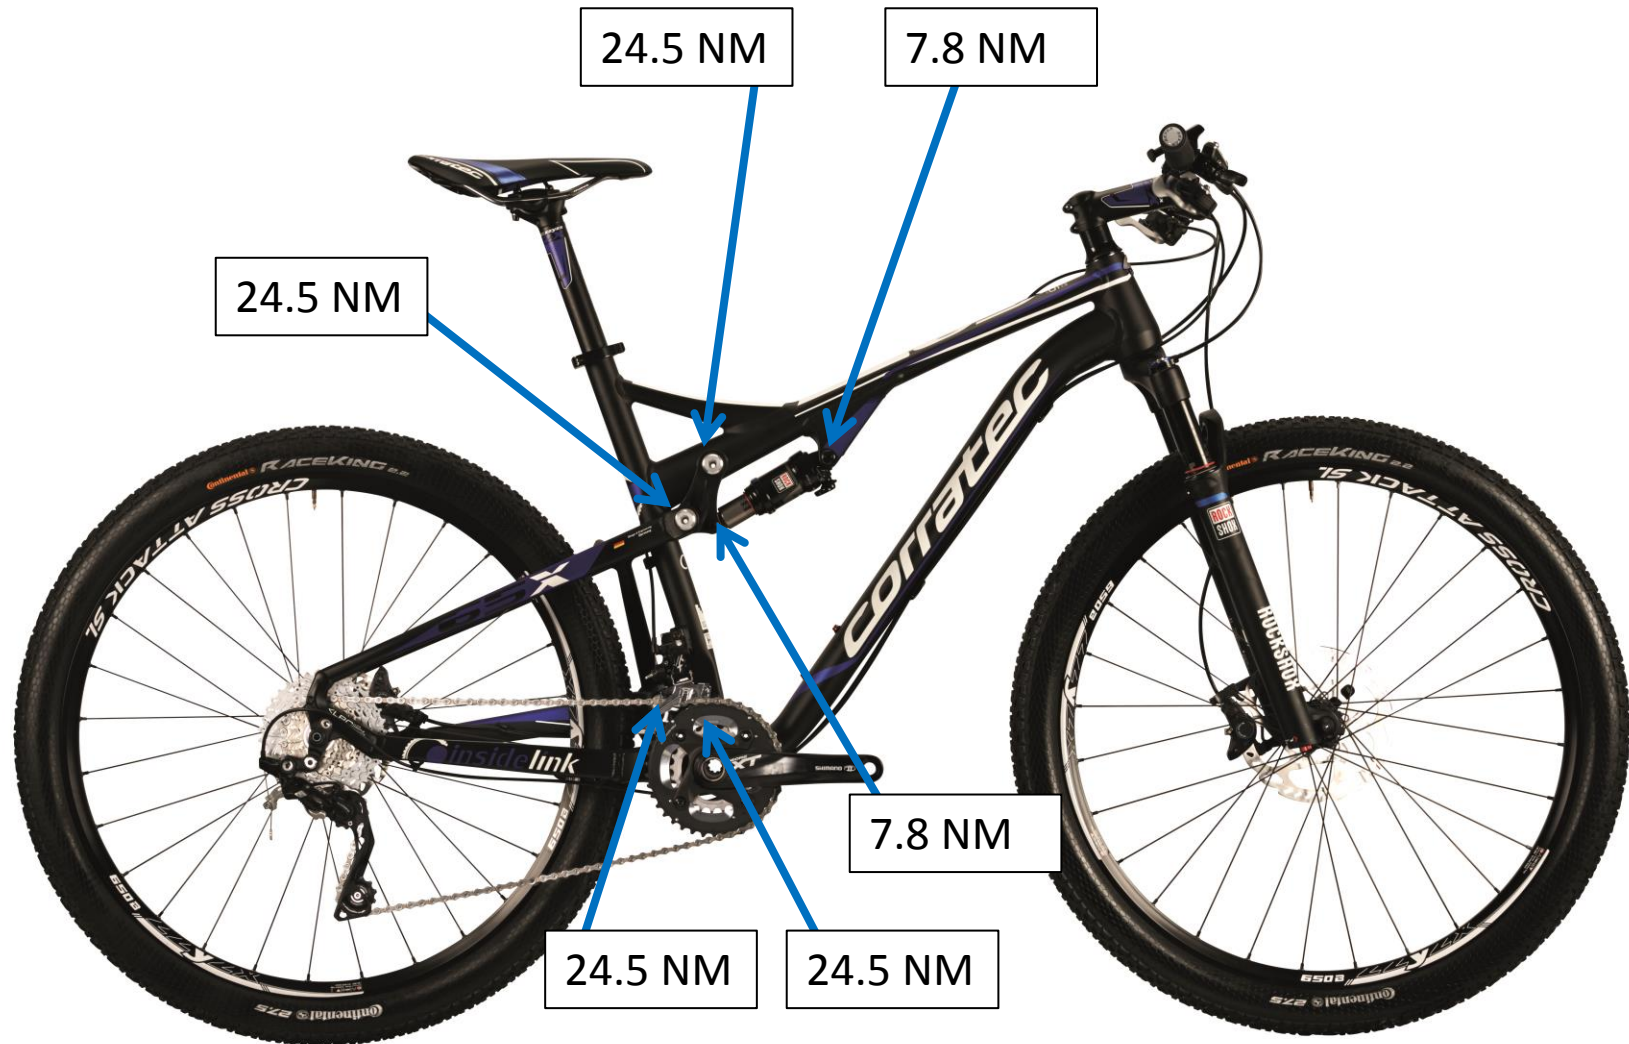

Corratec torque settings.
E Power TwoCircle, all models.

Corratec torque settings.
Inside Link 65 Alloy, all models.

Corratec torque settings.
Inside Link 65 Carbon, all models.

Corratec torque settings.
Opiate, all models.

Corratec torque settings.
TwoCircle 650b, all models.