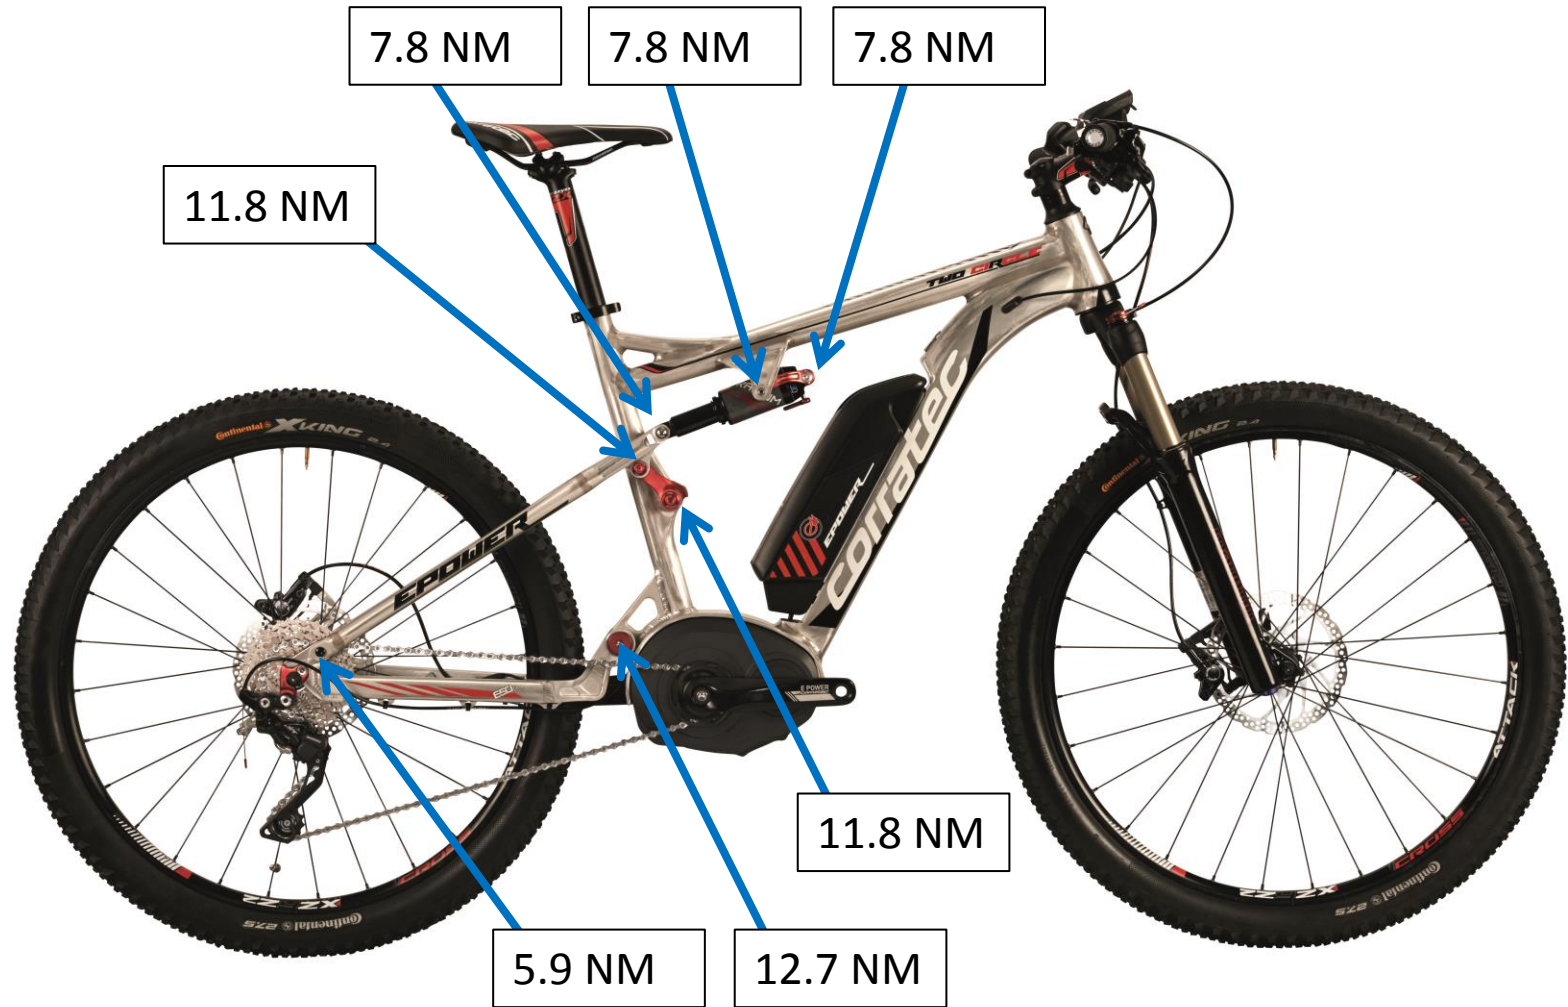

Corratec torque settings.
E Power TwoCircle, all models.

Corratec torque settings.
Inside Link 65 Alloy, all models.

Corratec torque settings.
Inside Link 65 Carbon, all models.

Corratec torque settings.
Opiate, all models.

Corratec torque settings.
TwoCircle 650b, all models.