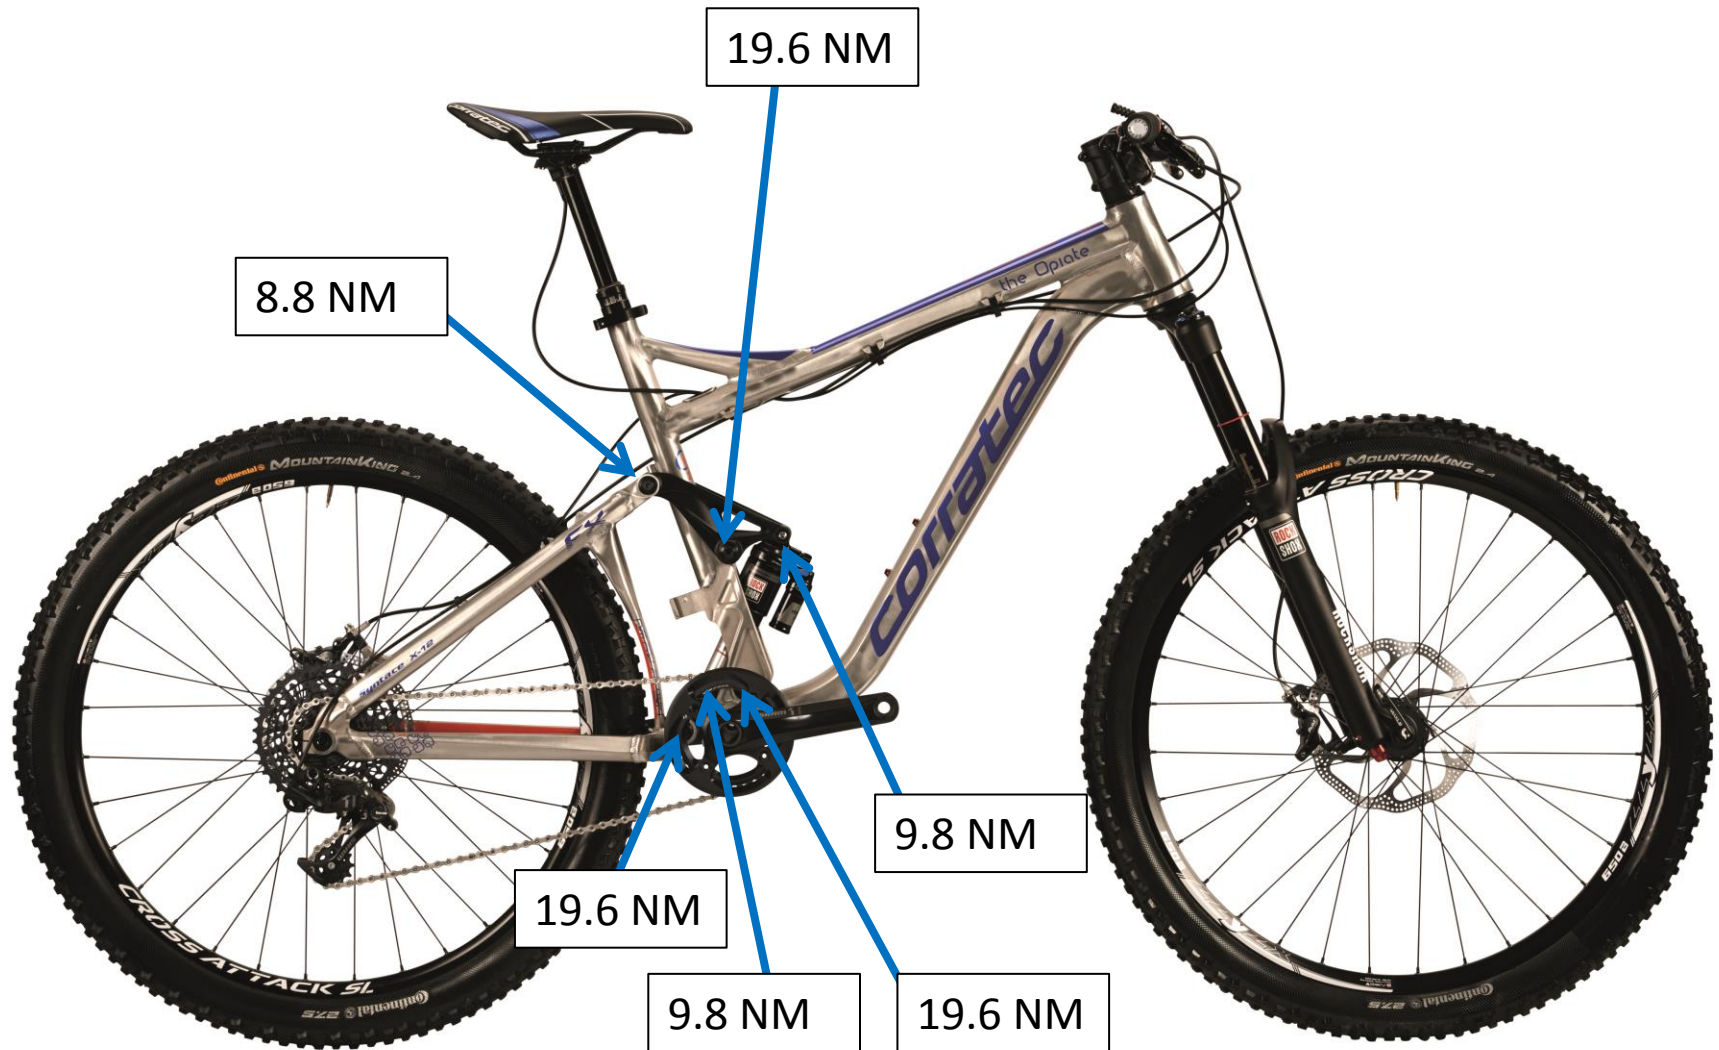

Corratec torque settings.
E Power TwoCircle, all models.

Corratec torque settings.
Inside Link 65 Alloy, all models.

Corratec torque settings.
Inside Link 65 Carbon, all models.

Corratec torque settings.
Opiate, all models.

Corratec torque settings.
TwoCircle 650b, all models.