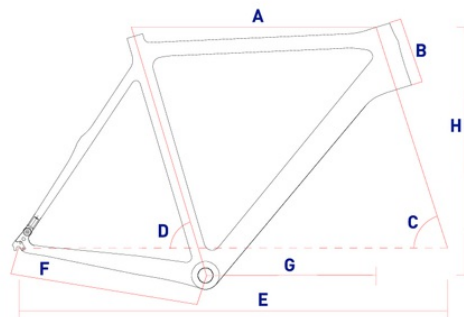

Datasheet CCT Cross Pro

For more informations visit www.corratec.de

CCT CROSS

CCT Cross Pro

Weight from: 9,1 kg

Frame: Corratec CCT Cross

Components: Shimano Ultegra

Size: 51, 54, 57, 59

FRAME

CM	A	B	C	D	E	F	G	H
51	515	120	71	75	995	425	367	528
54	535	133	72	74	995	425	378	544
57	553	147	73	73	1017	425	392	559
59	568	162	73	73	1020	425	392	574

EQUIPMENT

MAIN:

FRAME:	Corratec CCT Cross
FORK:	Corratec Gravel Disc Fork
BREAKES:	Shimano ST-RS685 Disk-Brake front Shimano ST-RS685 Disk-Brake rear
STEM:	ZZYX SL Alloy
HANDLE BAR:	ZZYX Compact Road 420mm
SADDLE:	Corratec Road; Black Steel Rail
SEAT POST:	ZZYX Carbon Twin Bolt 31.6mm

SPECIAL:

CASSETTE RATIO:	11s; 11-12-13-14-15-17-19-21-23-25-28
SIZE BRAKE DISC	160 mm