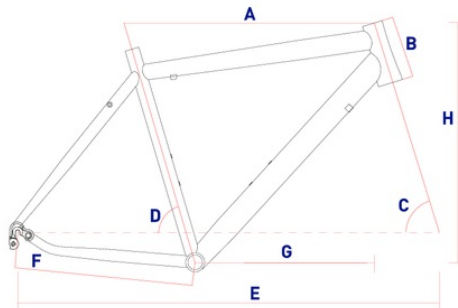

EQUIPMENT

MAIN:

FRAME:	Corratec Dolomiti
FORK:	Corratec Pro Control Fork
BREAKES:	Shimano R561 front Shimano R561 rear
STEM:	ZZYZX SL Alloy
HANDLE BAR:	ZZYZX SL Alloy Handlebar
SADDLE:	Corratec Sport
SEAT POST:	ZZYZX Twin Bolt

WHEELSET:

RIM:	Mach1 Race Attack 3.0
TIRE:	Continental Ultra Sport II

DRIVE:

CHAINWHEEL:	Shimano TIAGRA
CASSETTE:	Shimano Tiagra 10s
FRONT DERAILLEUR:	Shimano TIAGRA
REAR DERAILLEUR:	Shimano TIAGRA 10s
SHIFT LEVERS:	Shimano TIAGRA

SPECIAL:

CHAINWHEEL RATIO:	2s; 50/34
CASSETTE RATIO:	10s 11-12-14-16-18-20-22-25-28-32