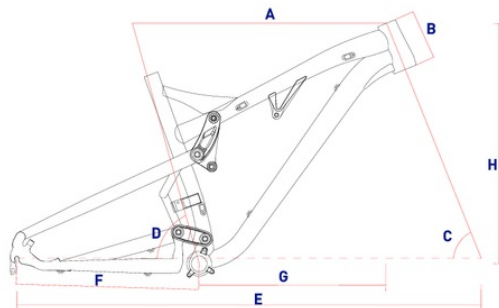

Datasheet Inside Link 120 Y

For more informations visit www.corratec.de

Inside Link 120 Y

Weight from: 13,95 kg

Frame: Corratec Inside Link 120 Y

Components: Shimano Deore/XT

Size: 42, 47, 52

Colors:

TECHNOLOGIES

DESCRIPTION

The Inside Link 120 is the all-rounder for the mountains. Steep uphill, flowy trails are no problem due to the Inside Link Technology.

- Continental XKing provides perfect grip on every terrain.
- Manitou Marvel Fork stifles every obstacle.

FRAME

CM	A	B	C	D	E	F	G	H
42	600	115	68	74	1139	440	435	574
47	618	120	68	74	1158	440	452	579
52	639	130	68	74	1180	440	470	588

EQUIPMENT

MAIN:

FRAME:	Corratec Inside Link 120 Y
FORK:	Manitou Marvel Comp TS
FULLY DAMPER:	Manitou Radium Expert
BRAKES:	Shimano Deore M506 front Shimano Deore M506 rear
STEM:	ZZYZX SL Alloy
HANDLE BAR:	ZZYZX 6 Series XC
SADDLE:	Corratec Black Steel Rail
SEAT POST:	ZZYZX Forged Twin Bolt 31.6mm

SPECIAL:

CHAINWHEEL RATIO:	2s; 36/22
CASSETTE RATIO:	10s; 11-13-15-17-19-21-24-28-32-36
FORK SUSPENSION TRAVEL:	100 mm
FULLY SUSPENSION TRAVEL:	120 mm
SIZE BRAKE DISC	180 mm