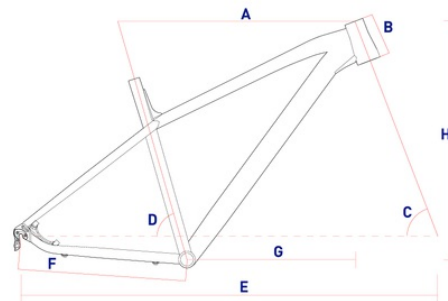

Datasheet X Vert 650B 0.3

For more informations visit www.corratec.de

XVERT 650B

X Vert 650B 0.3

Weight from: 12,04 kg

Frame: Corratec X Vert 650B 0.3

Components: Shimano DEORE

Size: 39, 44, 49, 54

TECHNOLOGIES

<LPC1

DESCRIPTION

The X-Vert is the perfect bike for every MTB ride. The well-balanced geometry and the 29 inch or 650B wheels provide a good comfort. This bike is the perfect companion for a maximum of fun on and off road.

- 100mm travel with the Manitou M30.
- Hydraulic Disbrakes from Shimano for perfect breaking power.

FRAME

CM	A	B	C	D	E	F	G	H
39	570	105	69	73	1073	438	390	592
44	590	105	69	73	1093	438	410	592
49	610	115	69	73	1114	438	426	601
54	630	125	69	73	1134	438	443	611

SPECIAL:

CHAINWHEEL RATIO:	3s; 40/30/22
CASSETTE RATIO:	10s; 11-13-15-17-19-21-24-28-32-36
FORK SUSPENSION TRAVEL:	100 mm
SIZE BRAKE DISC:	180 mm front 160 mm rear