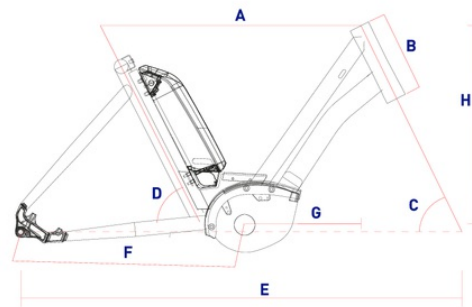

Datasheet LifeS Active 400

For more informations visit www.corratec.de

LifeS

LifeS Active 400

Weight from: 22,8 kg

Frame: Corratec LifeS 2018

Components: Shimano NEXUS

Size: Uni

Colors:

TECHNOLOGIES

DESCRIPTION

- The special geometry enables you to stay with your feet on the ground while sitting in the saddle.
- The One size frame of the corratec Life fits for every person.
- The bike is the perfect companion for cruising through the city
- Powerful Bosch Active Plus engine provides a super comfortable and easy ride.
- Different mud guards you can individualize your very own Life S.
- One Size Frame
- Customized mud guards.
- Powerful Bosch Active Plus engine.

FRAME

CM	A	B	C	D	E	F	G	H
44	627	250	65	65	1131	550	280	523

EQUIPMENT

MAIN:

FRAME:	Corratec LifeS 2018
BREAKES:	Shimano M315 front Shimano M315 rear
HANDLE BAR:	Humpert EWG Life S Lenker
SADDLE:	Corratec Trekking Saddle
SEAT POST:	ZZYZX Twin Bolt 30.9

WHEELSET:

RIM:	ZZYZX Trekking
TIRE:	Innova 20 x 30"

DRIVE:

CHAINWHEEL:	BOSCH Crank 38T
CASSETTE:	Shimano Nexus
SHIFT LEVERS:	Shimano NEXUS

SPECIAL:

CHAINWHEEL RATIO:	1s; 38
CASSETTE RATIO:	1s; 21
SIZE BRAKE DISC	180 mm front 180 mm rear
ENGINE:	BOSCH Active Line Plus
BATTERY:	BOSCH Akku Powerpack 400 Wh